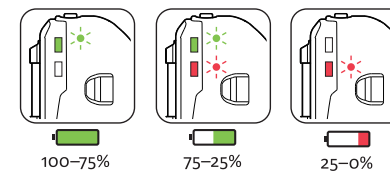

on/off: hold 2 sec

3 hr
USB-C charge

Run Times and Modes

KTV DRIVE PRO 300+ FRONT

	ECONOMY	ENDURO	BLAST	DAY FLASH	FEMTO	PULSE
	100 LUMENS	200 LUMENS	300 LUMENS	300 LUMENS	20 LUMENS	100 LUMENS
	8:00 h:min	4:30 h:min	3:00 h:min	28:00 h:min	100:00 h:min	12:00 h:min
Power Pack® Compatible	●			●	●	

Battery

Mounting

Charging

Run Times and Modes

KTV DRIVE FRONT

	BLAST	ECONOMY	DAY FLASH	FLASH 1	FLASH 2
	70 LUMENS	15 LUMENS	200 LUMENS	30 LUMENS	15 LUMENS
	3:00 h:min	13:30 h:min	14:30 h:min	40:00 h:min	40:00 h:min

Battery

Mounting

Charging

Run Times and Modes

KTV DRIVE PRO+ REAR

	ECONOMY	BLAST	PULSE	FLASH 1	DAY FLASH	FEMTO
	10 LUMENS	50 LUMENS	50 LUMENS	25 LUMENS	150 LUMENS	5 LUMENS
	9:00 h:min	2:00 h:min	4:00 h:min	18:00 h:min	10:30 h:min	20:00 h:min

KTV DRIVE+ REAR

	ECONOMY	BLAST	PULSE	FLASH 1	DAY FLASH	FEMTO
	5 LUMENS	20 LUMENS	20 LUMENS	20 LUMENS	40 LUMENS	5 LUMENS
	10:00 h:min	2:30 h:min	5:00 h:min	9:00 h:min	12:00 h:min	45:00 h:min

KTV DRIVE PRO+ ALERT REAR

	ECONOMY	BLAST	PULSE	FLASH 1	DAY FLASH	FEMTO
	10 LUMENS	50 LUMENS	50 LUMENS	25 LUMENS	150 LUMENS	5 LUMENS
	9:00 h:min	2:00 h:min	4:00 h:min	18:00 h:min	10:30 h:min	20:00 h:min

Battery

Charging

Mounting

- Before using your Lezyne LED Light for the first time, fully charge battery.
- Antes de utilizar la luz LED por primera vez, cargue completamente la batería.
- Avant d'utiliser votre lampe LED Lezyne pour la première fois, chargez complètement la batterie.
- Bevor Sie die ihre Lezyne Lampe zum ersten Mal benutzen, sollte Sie diese vollständig laden.
- 最初にLezyne LEDライトを使用する前に、バッテリーをフルに充電してください。