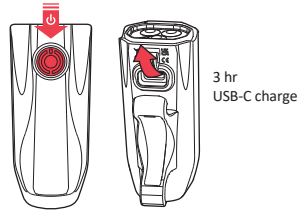

on/off: hold 2 sec

3 hr  
USB-C charge

Run Times and Modes

KTV DRIVE PRO 300+ FRONT

	ECONOMY	ENDURO	BLAST	DAY FLASH	FEMTO	PULSE
	100 LUMENS	200 LUMENS	300 LUMENS	300 LUMENS	20 LUMENS	100 LUMENS
	8:00 h:min	4:30 h:min	3:00 h:min	28:00 h:min	100:00 h:min	12:00 h:min
Power Pack <sup>®</sup> Compatible	●			●	●	

Battery

Mounting

Charging

Run Times and Modes

KTV DRIVE FRONT

	BLAST	ECONOMY	DAY FLASH	FLASH 1	FLASH 2
	70 LUMENS	15 LUMENS	200 LUMENS	30 LUMENS	15 LUMENS
	3:00 h:min	13:30 h:min	14:30 h:min	40:00 h:min	40:00 h:min