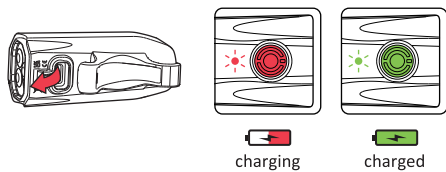

on/off: hold 2 sec

3 hr  
USB-C charge

Run Times and Modes

KTV DRIVE PRO 300+ FRONT

	ECONOMY	ENDURO	BLAST	DAY FLASH	FEMTO	PULSE
	100 LUMENS	200 LUMENS	300 LUMENS	300 LUMENS	20 LUMENS	100 LUMENS
	8:00 h:min	4:30 h:min	3:00 h:min	28:00 h:min	100:00 h:min	12:00 h:min
Power Pack <sup>®</sup> Compatible	●			●	●	

Battery

Mounting

Charging

Run Times and Modes

KTV DRIVE FRONT

	BLAST	ECONOMY	DAY FLASH	FLASH 1	FLASH 2
	70 LUMENS	15 LUMENS	200 LUMENS	30 LUMENS	15 LUMENS
	3:00 h:min	13:30 h:min	14:30 h:min	40:00 h:min	40:00 h:min