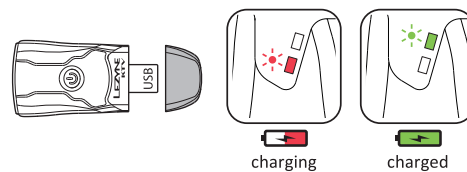

Battery

Mounting

Charging

Run Times and Modes

KTV DRIVE FRONT

	BLAST	ECONOMY	DAY FLASH	FLASH 1	FLASH 2
	70 LUMENS	15 LUMENS	200 LUMENS	30 LUMENS	15 LUMENS
	3:00 h:min	13:30 h:min	14:30 h:min	40:00 h:min	40:00 h:min

Battery

Mounting

Charging

Run Times and Modes

KTV DRIVE PRO+ REAR

	ECONOMY	BLAST	PULSE	FLASH 1	DAY FLASH	FEMTO
	10 LUMENS	50 LUMENS	50 LUMENS	25 LUMENS	150 LUMENS	5 LUMENS
	9:00 h:min	2:00 h:min	4:00 h:min	18:00 h:min	10:30 h:min	20:00 h:min