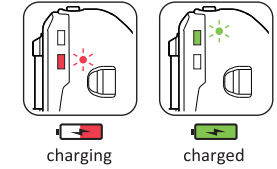

on/off: hold 2 sec

3 hr
USB-C charge

Run Times and Modes

KTV DRIVE PRO 300+ FRONT

	ECONOMY	ENDURO	BLAST	DAY FLASH	FEMTO	PULSE
	100 LUMENS	200 LUMENS	300 LUMENS	300 LUMENS	20 LUMENS	100 LUMENS
	8:00 h:min	4:30 h:min	3:00 h:min	28:00 h:min	100:00 h:min	12:00 h:min
Power Pack® Compatible	●			●	●	

Battery

Mounting

Charging

Run Times and Modes

KTV DRIVE FRONT

	BLAST	ECONOMY	DAY FLASH	FLASH 1	FLASH 2
	70 LUMENS	15 LUMENS	200 LUMENS	30 LUMENS	15 LUMENS
	3:00 h:min	13:30 h:min	14:30 h:min	40:00 h:min	40:00 h:min

Battery

Mounting

Charging

Run Times and Modes

KTV DRIVE PRO+ REAR

	ECONOMY	BLAST	PULSE	FLASH 1	DAY FLASH	FEMTO
	10 LUMENS	50 LUMENS	50 LUMENS	25 LUMENS	150 LUMENS	5 LUMENS
	9:00 h:min	2:00 h:min	4:00 h:min	18:00 h:min	10:30 h:min	20:00 h:min

KTV DRIVE+ REAR

	ECONOMY	BLAST	PULSE	FLASH 1	DAY FLASH	FEMTO
	5 LUMENS	20 LUMENS	20 LUMENS	20 LUMENS	40 LUMENS	5 LUMENS
	10:00 h:min	2:30 h:min	5:00 h:min	9:00 h:min	12:00 h:min	45:00 h:min

KTV DRIVE PRO+ ALERT REAR

	ECONOMY	BLAST	PULSE	FLASH 1	DAY FLASH	FEMTO
	10 LUMENS	50 LUMENS	50 LUMENS	25 LUMENS	150 LUMENS	5 LUMENS
	9:00 h:min	2:00 h:min	4:00 h:min	18:00 h:min	10:30 h:min	20:00 h:min

Battery

Charging

Mounting

- Before using your Lezyne LED Light for the first time, fully charge battery.
- Antes de utilizar la luz LED por primera vez, cargue completamente la batería.
- Avant d'utiliser votre lampe LED Lezyne pour la première fois, chargez complètement la batterie.
- Bevor Sie die ihre Lezyne Lampe zum ersten Mal benutzen, sollte Sie diese vollständig laden.
- 最初にLezyne LEDライトを使用する前に、バッテリーをフルに充電してください。