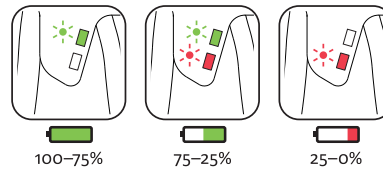

Battery

Mounting

Charging

Run Times and Modes

KTV DRIVE FRONT

	BLAST	ECONOMY	DAY FLASH	FLASH 1	FLASH 2
	70 LUMENS	15 LUMENS	200 LUMENS	30 LUMENS	15 LUMENS
	3:00 h:min	13:30 h:min	14:30 h:min	40:00 h:min	40:00 h:min

Battery

Mounting

Charging

Run Times and Modes

KTV DRIVE PRO+ REAR

	ECONOMY	BLAST	PULSE	FLASH 1	DAY FLASH	FEMTO
	10 LUMENS	50 LUMENS	50 LUMENS	25 LUMENS	150 LUMENS	5 LUMENS
	9:00 h:min	2:00 h:min	4:00 h:min	18:00 h:min	10:30 h:min	20:00 h:min