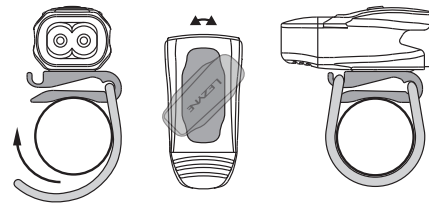

Battery

Mounting

Charging

Run Times and Modes

KTV DRIVE FRONT

	BLAST	ECONOMY	DAY FLASH	FLASH 1	FLASH 2
	70 LUMENS	15 LUMENS	200 LUMENS	30 LUMENS	15 LUMENS
	3:00 h:min	13:30 h:min	14:30 h:min	40:00 h:min	40:00 h:min

Battery

Mounting

Charging

Run Times and Modes

KTV DRIVE PRO+ REAR

	ECONOMY	BLAST	PULSE	FLASH 1	DAY FLASH	FEMTO
	10 LUMENS	50 LUMENS	50 LUMENS	25 LUMENS	150 LUMENS	5 LUMENS
	9:00 h:min	2:00 h:min	4:00 h:min	18:00 h:min	10:30 h:min	20:00 h:min