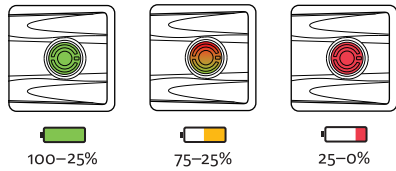

on/off: hold 2 sec

3 hr  
USB-C charge

Run Times and Modes

KTV DRIVE PRO 300+ FRONT

	ECONOMY	ENDURO	BLAST	DAY FLASH	FEMTO	PULSE
	100 LUMENS	200 LUMENS	300 LUMENS	300 LUMENS	20 LUMENS	100 LUMENS
	8:00 h:min	4:30 h:min	3:00 h:min	28:00 h:min	100:00 h:min	12:00 h:min
Power Pack <sup>®</sup> Compatible	●			●	●	

Battery

Mounting

Charging

Run Times and Modes

KTV DRIVE FRONT

	BLAST	ECONOMY	DAY FLASH	FLASH 1	FLASH 2
	70 LUMENS	15 LUMENS	200 LUMENS	30 LUMENS	15 LUMENS
	3:00 h:min	13:30 h:min	14:30 h:min	40:00 h:min	40:00 h:min